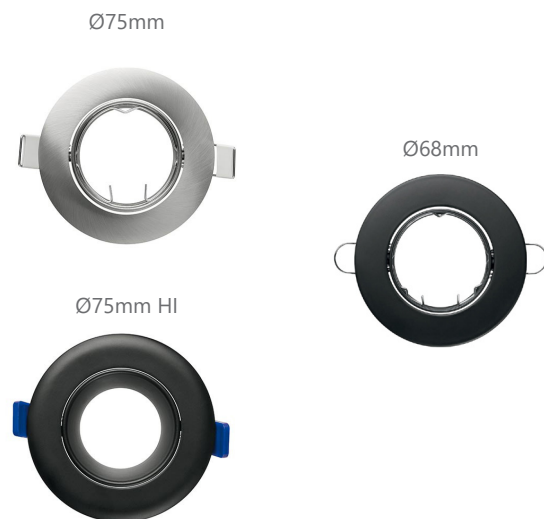

Oxia Mini DC

Accessories

- Up to 30° swivel mounting rings for ceiling cutouts 68 mm and 75 mm
- Matt white / matt black / brushed nickel finishing
- Version 75 mm with optional anti-glare guard
- Spring clip pre-assembled

<i>Luminaire</i>	<i>Catalog no.</i>	<i>Colour</i>	<i>Ceiling cutout</i>
Ring 30D R75 WH	400-00001	matt white	Ø75mm
RING 30D R75 BK	400-00002	matt black	Ø75mm
Ring 30D R75 BN	400-00003	brushed nickel finishing	Ø75mm
Ring 30D R68 WH	400-00004	matt white	Ø68mm
Ring 30D R68 BK	400-00005	matt black	Ø68mm
Ring 30D R68 BN	400-00006	brushed nickel finishing	Ø68mm
Ring 30D R75 WH HI	400-00007	matt white	Ø75mm
Ring 30D R75 BK HI	400-00008	matt black	Ø75mm