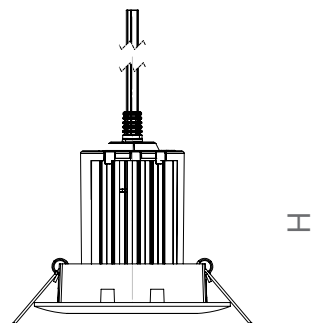

## Opis/ Description

- Fits in most existing MR16 / GU10 halogen luminaires
- Module with integrated heatsink and optics
- Beam Angle: spot degree (24°) or downlight (36°)
- Module luminous efficacy up to 104 lm/W
- Colour temperatures 2,700, 3,000 and 4,000 K
- Can be mounted with the fixing rings
- Nominal lifetime of 50,000 hours
- 5-years guarantee
- Ø D -89/90/92

## Dimensions