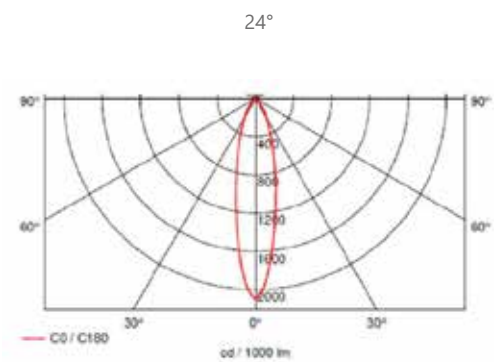

LEO MINI LED

Fotometria/ Photometry

MIO LIGHTING