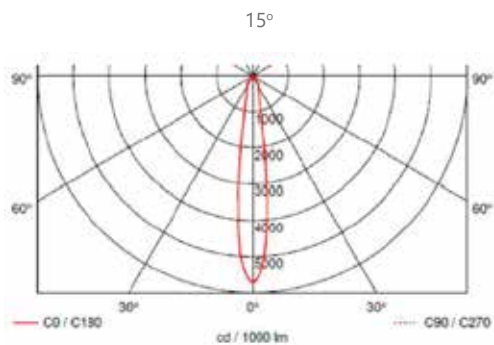

LEO MINI LED

Fotometria/ Photometry

MIO LIGHTING