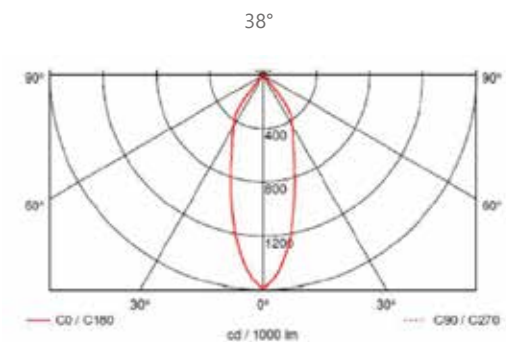

LEO MINI LED

Fotometria/ Photometry

MIO LIGHTING