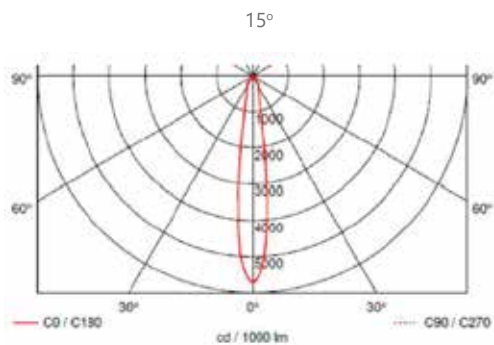

LEO LED

Fotometria/ *Photometry*

MIO LIGHTING