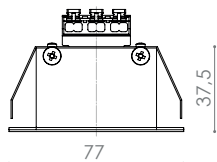

Interior recessed luminaire. Ceiling and wall mounting. Made of aluminum, powder coated RAL 9005, 9006, 9016 in standard. 100% luminous surface of the cover (no dark ends). The lamp contains a light source in the set.

IP20 CE   220-240V

Zastosowanie/ Application

- biuro/office
- hotel/hotel
- recepcja/reception
- szkoła/school
- sklep/shop
- sala konferencyjna/ conference rooms

Wymiary / Dimensions

Dane techniczne/Technical specifications